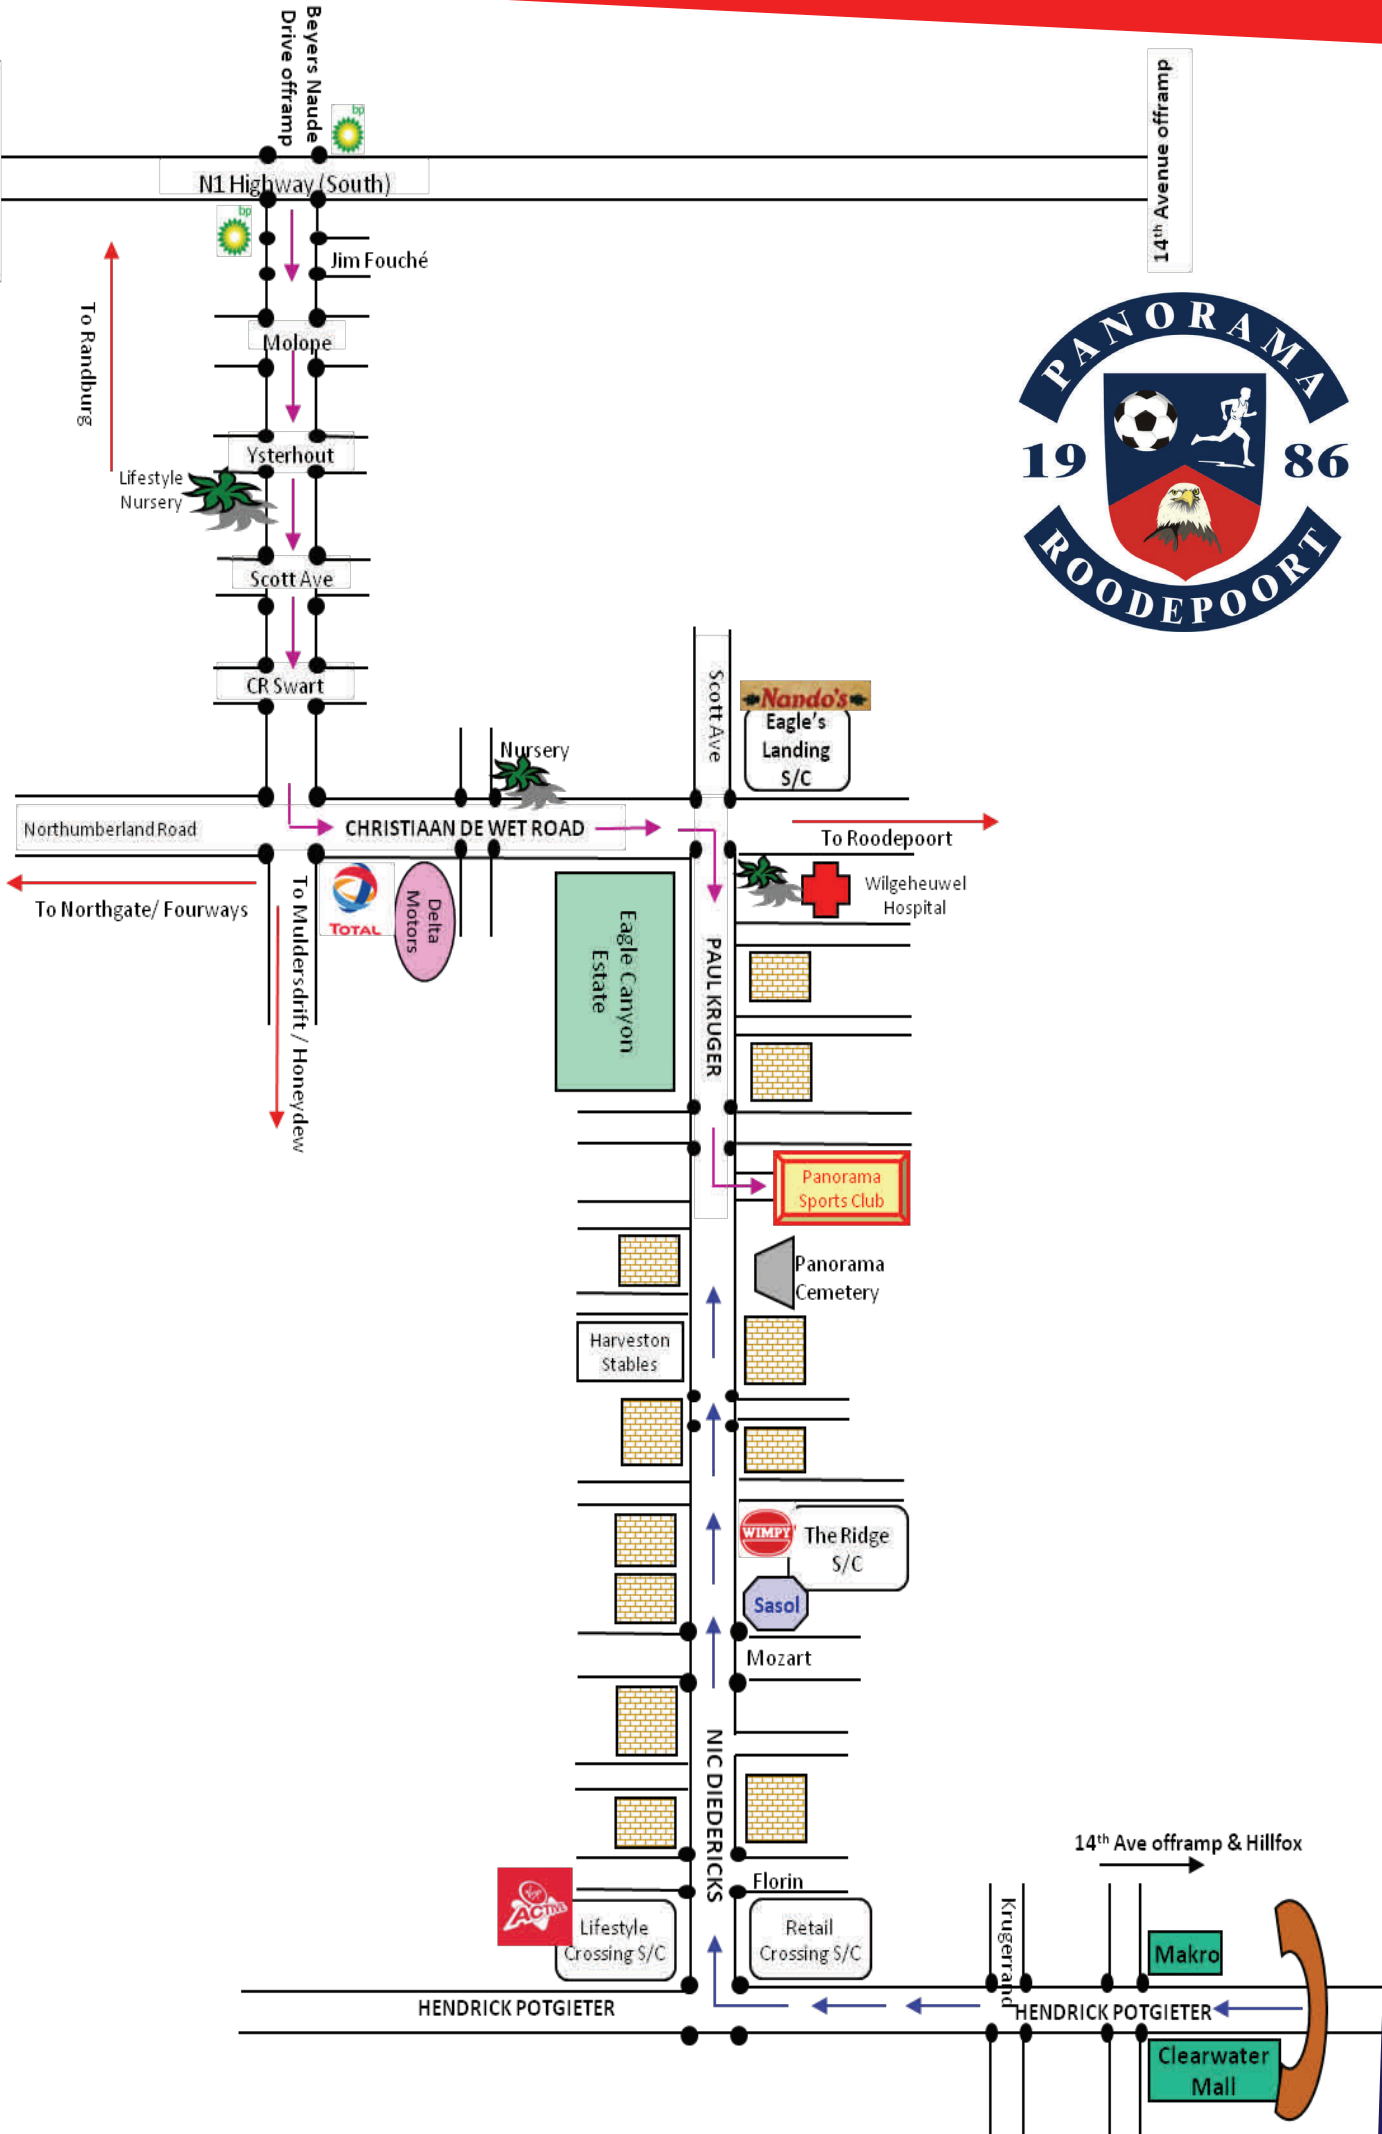

Malibongwe Drive  
offramp

14th Avenue offramp

To Randburg

Lifestyle Nursery

Nursery

Nando's Eagle's Landing S/C

Wilgeheuwel Hospital

Panorama Sports Club

## DIRECTIONS

### **NI Highway**

- Take **BEYERS NAUDÉ** offramp (BP & MacDonalds), head in the Muldersdrift / Honeydew direction.
  - Passing Molope Str., Ysterhout Str. (*Lifestyle Nursery on right*), Scott Avenue & CR Swart Traffic intersections.
  - At the Christiaan De Wet / Northumberland road intersection take the slip road **LEFT** into Christiaan De Wet heading towards Roodepoort.
  - Pass & Blueberry Street intersection (*1<sup>st</sup> Nursery on left & Delta Motor & Total on right*).
  - At intersection of Scott Avenue & Paul Kruger turn **RIGHT**
  - Travel along Paul Kruger passing Eagle Canyon Estate on right, pass through a traffic light intersection, Panorama Sports Club on your **LEFT**.
- ~~~~~

### **From Fourways**

- Drive along Witkoppen in the Roodepoort direction, Witkoppen become Northumberland.
- Pass Northgate S/C & The Dome.
- Cross over Beyers Naudé Drive, changes to Christiaan de Wet Road.
- Pass & Blueberry Street intersection (*1<sup>st</sup> Nursery on left & Delta Motor & Total on right*).
- At intersection of Scott Avenue & Paul Kruger turn **RIGHT**
- Travel along Paul Kruger passing Eagle Canyon Estate on right, pass through a traffic light intersection, Panorama Sports Club on your **LEFT**.