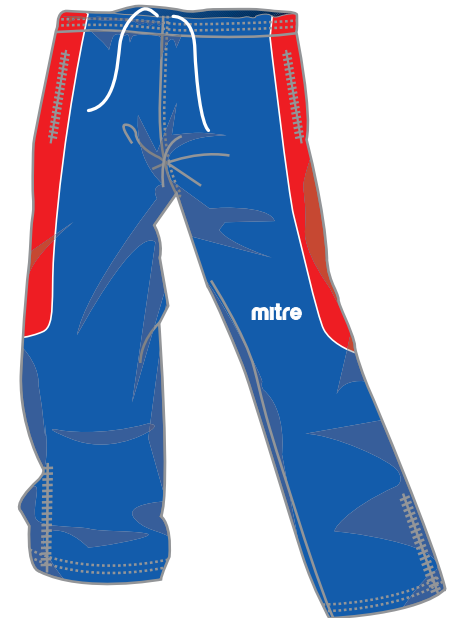

STYLE: Legend Jersey - First Team Away

STYLE: Parkhead Short & Galaxy Sock

STYLE: Legend Jersey - Club

STYLE: Comet II Goalie Jersey

STYLE: Parkhead Short & Galaxy Sock

STYLE: Banks Short & Galaxy Sock

STYLE: Tracksuit - Option 1

STYLE: Tracksuit - Option 2

Nylon Oxford
Fully Padded
Water Repellant

STYLE: Bench Jacket Front

Concealed Hood in Collar

Water Repellant
Nylon Oxford
Half Mesh Lined
Vented Gusset in Armhole

STYLE: Rain Jacket & Rain Pant

STYLE: Polo Shirt

STYLE: Cap

STYLE: Kiddies Backpack